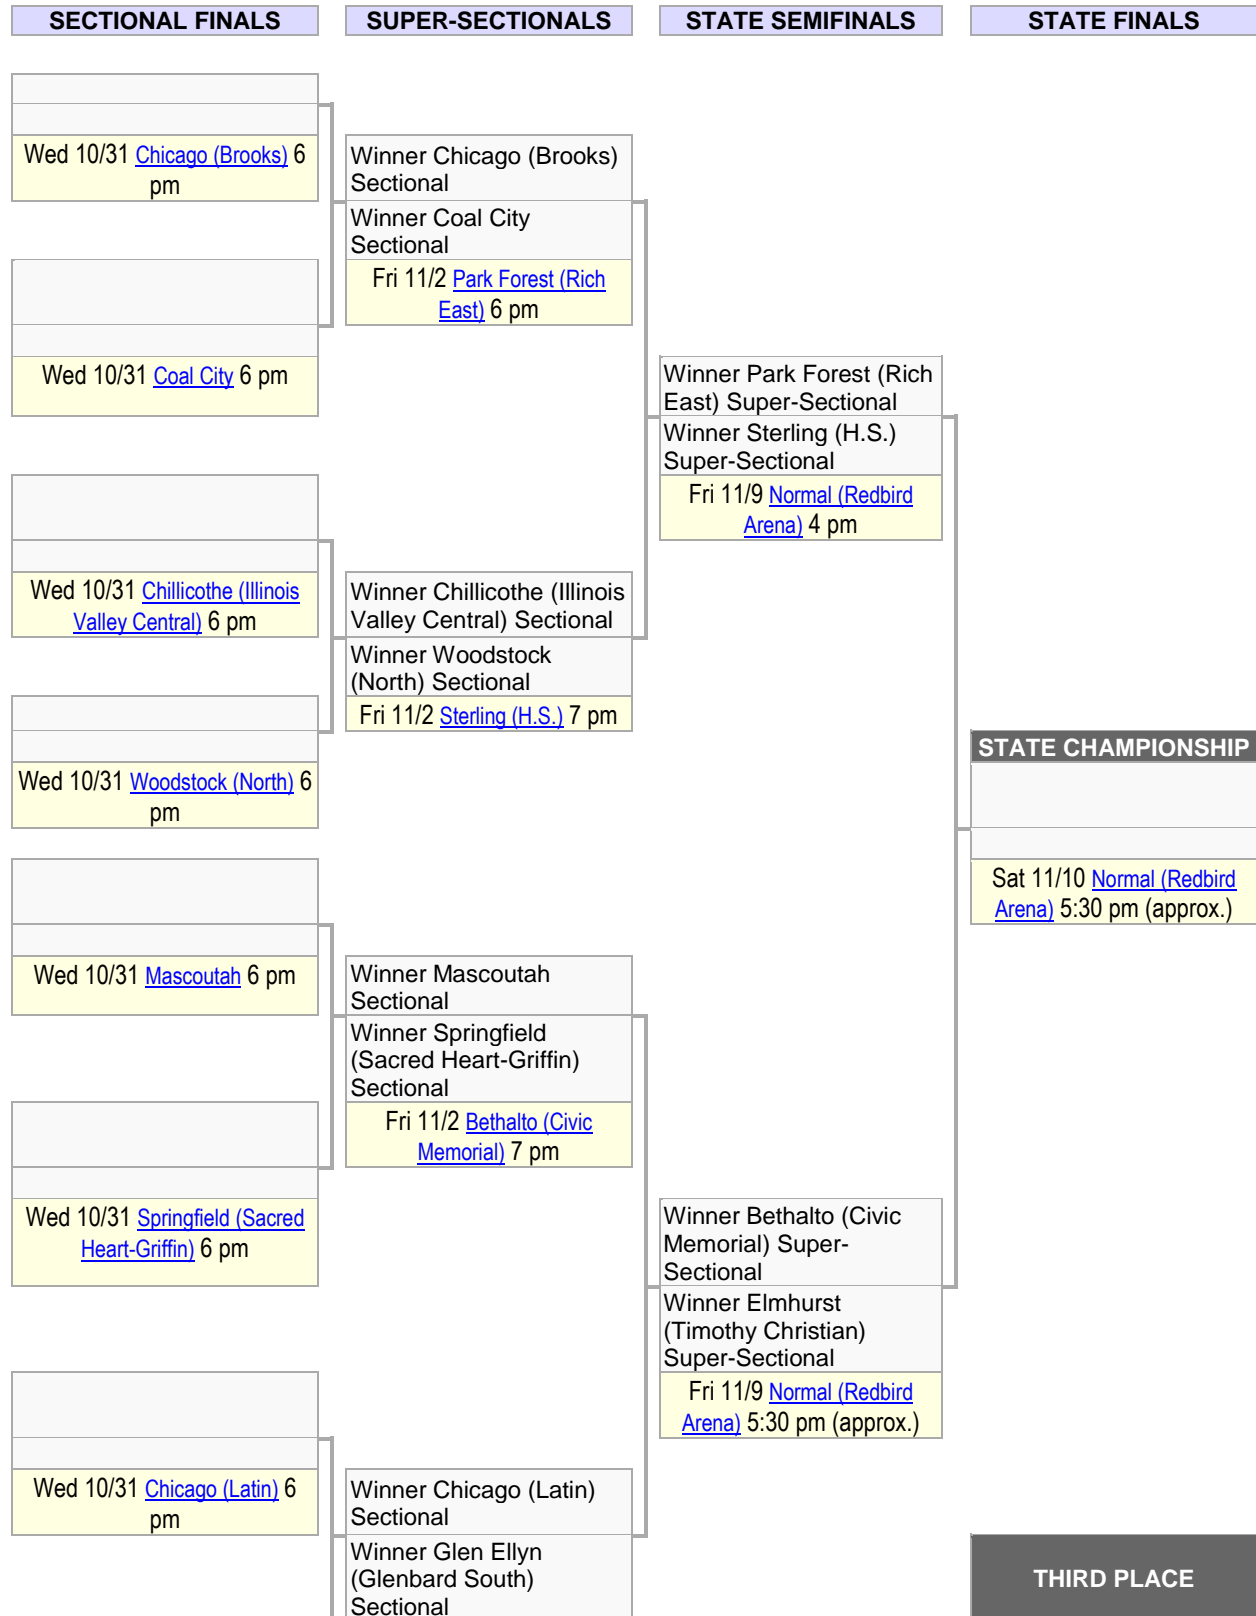

Super Sixteen

Wed 10/31 Glen Ellyn (Glenbard South) 6 pm

Fri 11/2 Elmhurst (Timothy Christian) 7 pm
--

Sat 11/10 Normal (Redbird Arena) 4 pm